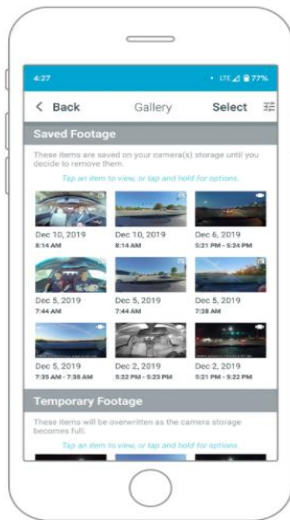

EXTRA USB PORT

You won't have to choose between powering the dash camera and keeping your phone charged. The included charger has an extra USB port, so you can do both.

PARKING SURVEILLANCE MODE

Automatically record motion in front of and inside your vehicle when it's parked and turned off (may require cable; sold separately).

VIEW AND SHARE VIDEO

Built-in Wi-Fi® connectivity and BLUETOOTH® technology let you upload saved footage to your compatible smartphone running the Garmin Drive app, so you can easily view, edit and share videos.

DASH CAM AUTO SYNC

The Garmin Drive app can control and play back synchronized video from up to 4 dash cameras (sold separately) mounted to the sides of your vehicle to capture footage from multiple viewpoints.

General

PHYSICAL DIMENSIONS	WxHxD: 1.2" x 2.1" x 1.2" (3.1 x 5.3 x 2.9 cm)
WEIGHT	1.0 oz (28.7 g)
BATTERY TYPE	no (uses supercapacitor)

Maps & Memory

DATA CARDS	Requires at least 8 GB microSD™ card (supports up to 512 GB), Class-10 or faster (not included)